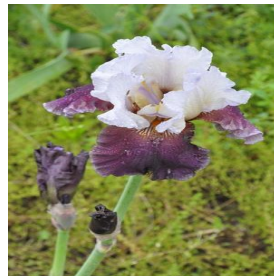

**Acer platanoides Crimson King**  
Height: 40-50 ft  
Spread: 25-30 ft  
Zone: 3-7

**Ageratum Artist™ Series**  
Height: 8-12 in  
Spread: 10-14 in  
Zone: 9-10

**Bidens ferulifolia Goldilocks Rocks®**  
Height: 12-14 in  
Spread: 14-18 in  
Zone: 9-11

**Capsicum annuum Purple Flash**  
Height: 12-24 in  
Spread: 15-20 in  
Zone: 9-11

**Carya illinoensis**  
Height: 75-100 ft  
Spread: 40-70 ft  
Zone: 5-9

**Corylus columna**  
Height: 50-60 ft  
Spread: 20-30 ft  
Zone: 4-7

**Cosmos sulphureus Cosmic Orange**  
Height: 12-18 in  
Spread: 12-18 in  
Zone: 10-11

**Hemerocallis x Siloam June Bug**  
Height: 18-24 in  
Spread: 18-24 in  
Zone: 3-9

**Iris germanica Coming Storm**  
Height: 36-38 in  
Spread: 12-24 in  
Zone: 3-9

**Malus Purple Prince**  
Height: 15-20 ft  
Spread: 15-20 ft  
Zone: 4-8

**Miscanthus sinensis Adagio**  
Height: 4-5 ft  
Spread: 3-4 ft  
Zone: 5-9

**Paeonia lactiflora Alley Cat**  
Height: 30-36 in  
Spread: 24-36 in  
Zone: 3-8