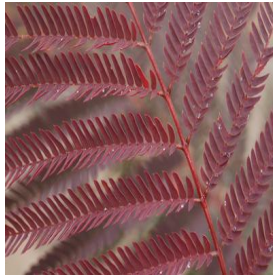

Acer platanoides Crimson King
Height: 40-50 ft
Spread: 25-30 ft
Zone: 3-7

Acer truncatum
Height: 20-25 Feet
Spread: 15-20 Feet
Zone: 4 - 8

Albizia julibrissin Summer Chocolate
Height: 20-40 ft
Spread: 20-50 ft
Zone: 7-9

Angelonia Angelmist Spreading Purple Improved
Height: 4-10 in
Spread: 9-12 in
Zone: 9-10

Begonia x benariensis Whopper Series
Height: 30-34 in
Spread: 10-14 in
Zone: 10-11

Calibrachoa Superbells® Dreamsicle
Height: 6-12 in
Spread: 12-24 in
Zone: 9-11

Calibrachoa Superbells® Scarlet
Height: 6-12 in
Spread: 12-24 in
Zone: 9-11

Carya illinoensis
Height: 75-100 ft
Spread: 40-70 ft
Zone: 5-9

Dianthus Amazon Neon Cherry
Height: 18-24 in
Spread: 10-12 in
Zone: 7-9