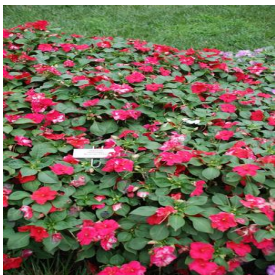

Calibrachoa Superbells® Yellow
Height: 6-12 in
Spread: 12-24 in
Zone: 9-11

Catalpa speciosa
Height: 40-70 ft
Spread: 20-40 ft
Zone: 4-8

Catharanthus roseus First Kiss Blueberry
Height: 8-12 in
Spread: 12-15 in
Zone: 10-11

Celosia argentea var. spicata Cramer's Amazon
Height: 4-6 ft
Spread: 3-4 ft
Zone: 10-11

Deutzia gracilis Nikko
Height: 2 ft
Spread: 4-5 ft
Zone: 5-8

Gaillardia x grandiflora Mesa™ Yellow
Height: 16-18 in
Spread: 20-22 in
Zone: 5-9

Hosta Mama Mia
Height: 12-18 in
Spread: 24-30 in
Zone: 3-9

Impatiens walleriana Showstopper Tropical Flair Mix
Height: 10-15 in
Spread: 12-18 in
Zone: 10-11

Iris germanica Elizabeth Noble
Height: 34-36 in
Spread: 12-24 in
Zone: 3-9