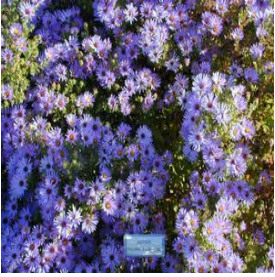

Hydrangea quercifolia Snow Queen
 Height: 4-6 ft
 Spread: 6-8 ft
 Zone: 5-9

Iris germanica Liberty Classic
 Height: 36-39 in
 Spread: 12-24 in
 Zone: 3-9

Itea virginica
 Height: 3-6 ft
 Spread: 3-6 ft
 Zone: 5-9

Juniperus procumbens Greenmound
 Height: 6-8 in
 Spread: 4-6 ft
 Zone: 3-9

Lobularia Frosty Knight®
 Height: 4-6 in
 Spread: 12-18 in
 Zone: 9-11

Magnolia stellata Royal Star
 Height: 10-20 ft
 Spread: 8-15 ft
 Zone: 4-8

Malus Purple Prince
 Height: 15-20 ft
 Spread: 15-20 ft
 Zone: 4-8

Miscanthus sinensis Adagio
 Height: 4-5 ft
 Spread: 3-4 ft
 Zone: 5-9

Pennisetum glaucom Purple Majesty
 Height: 4-5 ft
 Spread: 1-2 ft
 Zone: 10-11

Salvia farinacea Evolution White
 Height: 16-20 in
 Spread: 14-16 in
 Zone: 8-10

Symphyotrichum (Aster)
oblongifolium Raydon's
Favorite
Height: 24-36 in
Spread: 10-12 in
Zone: 3-8

Syringa meyeri Palibin
Height: 4-5 ft
Spread: 5-7 ft
Zone: 3 - 7