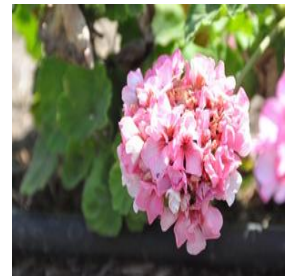

Acer rubrum Autumn Flame
 Height: 40-50 ft
 Spread: 30-50 ft
 Zone: 4-8

Angelonia Serenita Series
 Height: 6-10 in
 Spread: 4-6 in
 Zone: 9-10

**Begonia semperflorens
 Ambassador Pink**
 Height: 8-10 in
 Spread: 6-8 in
 Zone: 10-11

**Calibrachoa Superbells®
 Cherry Blossom**
 Height: 6-12 in
 Spread: 12-24 in
 Zone: 9-11

Corylus americana
 Height: 15-18 ft
 Spread: 10-12 ft
 Zone: 4-9

**Cotoneaster dammeri
 Streib's Findling**
 Height: 4-6 in
 Spread: 6-8 ft
 Zone: 6-8

**Cuphea hybrid
 Vermillionaire®**
 Height: 18-24 in
 Spread: 12-24 in
 Zone: 8-11

Hosta venusta
 Height: 4-6 in
 Spread: 8-12 in
 Zone: 3-8

**Nandina domestica Harbour
 Dwarf**
 Height: 1-2 ft
 Spread: 2-3 ft
 Zone: 6-11