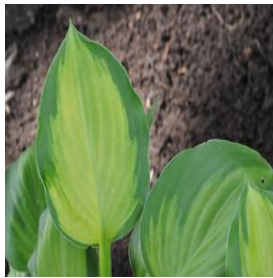

**Acer platanoides Crimson King**  
 Height: 40-50 ft  
 Spread: 25-30 ft  
 Zone: 3-7

**Berberis thunbergii Aurea**  
 Height: 4-5 ft  
 Spread: 4-5 ft  
 Zone: 4-9

**Calibrachoa Superbells® Cherry Red**  
 Height: 6-12 in  
 Spread: 12-24 in  
 Zone: 9-11

**Canna CannaSol™**  
 Height: 16-32 in  
 Spread: 15-18 in  
 Zone: 9-11

**Cleome Seniorita Blanca®**  
 Height: 24-32 in  
 Spread: 16-20 in  
 Zone: 10-11

**Corylus columna**  
 Height: 50-60 ft  
 Spread: 20-30 ft  
 Zone: 4-7

**Cyperus involucratus Baby Tut®**  
 Height: 20-32 in  
 Spread: 20-36 in  
 Zone: 9-11

**Hosta Heart and Soul**  
 Height: 12-15 in  
 Spread: 18-24 in  
 Zone: 3-9