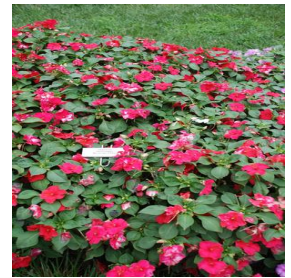

Calibrachoa Superbells®
Yellow
Height: 6-12 in
Spread: 12-24 in
Zone: 9-11

Carpinus betulus Fastigiata
Height: 35-45 ft
Spread: 25-35 ft
Zone: 4-8

Carya laciniosa
Height: 60-80 ft
Spread: 40-60 ft
Zone: 5-8

Celosia argentea var. spicata Cramer's Amazon
Height: 4-6 ft
Spread: 3-4 ft
Zone: 10-11

Hibiscus Candy Stripe
Height: 5-6 ft
Spread: 5-6 ft

Hosta Pacific Blue Edger
Height: 8-12 in
Spread: 18-26 in
Zone: 3-9

Hosta Squash Casserole
Height: 12-20 in
Spread: 36-40 in
Zone: 2-8

Hydrangea quercifolia Munchkin
Height: 3-4 ft
Spread: 3-4 ft
Zone: 5-9

Hydrangea quercifolia Snow Queen
Height: 4-6 ft
Spread: 6-8 ft
Zone: 5-9