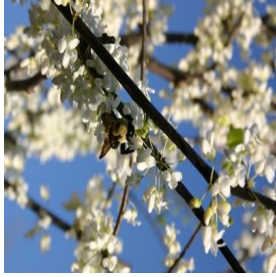

**Calibrachoa Superbells®
 Pomegranate Punch**
 Height: 6-12 in
 Spread: 12-24 in
 Zone: 9-11

Cercis canadensis Alba
 Height: 20-30 ft
 Spread: 25-35 Feet
 Zone: 4-9

Cornus mas Golden Glory
 Height: 15-20 ft
 Spread: 15-20 ft
 Zone: 4-8

Iris germanica Paul Black
 Height: 36-42 in
 Spread: 12-24 in
 Zone: 3-9

**Melampodium divaricatum
 Million Gold**
 Height: 12-18 in
 Spread: 10-15 in
 Zone: 10-11

**Nandina domestica Harbour
 Dwarf**
 Height: 1-2 ft
 Spread: 2-3 ft
 Zone: 6-11

**Solanum lycopersicon Sun
 Gold**
 Height: 8-10 ft
 Spread: 2-3 ft
 Zone: 10-11