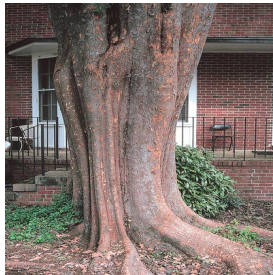

Celosia argentea var. spicata Flamingo Purple
 Height: 3-5 ft
 Spread: 1-2 ft
 Zone: 10-11

Hypericum prolificum
 Height: 1-5 ft
 Spread: 1-4 ft
 Zone: 3-8

Ocimum basilicum Boxwood
 Height: 10-14 in
 Spread: 10-18 in
 Zone: 9-11

Pentas lanceolata Kaleidoscope Pink
 Height: 14-18 in
 Spread: 12-15 in
 Zone: 10-11

Prunus virginiana Schubert
 Height: 20-30 ft
 Spread: 15-20 ft
 Zone: 2 - 7

Rhus typhina Tiger Eyes®
 Height: 3-6 ft
 Spread: 3-6 ft
 Zone: 4-8

Solanum lycopersicon BHN 589
 Height: 2-4 ft
 Spread: 30-36 in
 Zone: 10-11

Syringa vulgaris var. alba
 Height: 12-15 ft
 Spread: 8-12 ft
 Zone: 2-7

Talinum paniculatum Limon
 Height: 28-36 in
 Spread: 16-18 in
 Zone: 10-11