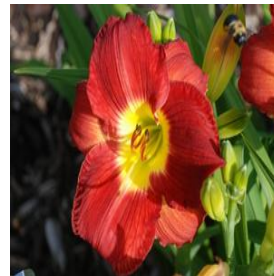

Image
Coming
Soon

Acer saccharum Legacy
Height: 40-50 ft
Spread: 35-40 ft
Zone: 4-8

Image
Coming
Soon

Begonia BabyWing Bicolor
Height: 12-16 in
Spread: 10-18 in
Zone: 10-11

**Calibrachoa Can-Can® Hot
Pink Star**
Height: 10-15 in
Spread: 8-12 in
Zone: 9-11

**Calibrachoa Superbells®
Cherry Red**
Height: 6-12 in
Spread: 12-24 in
Zone: 9-11

Image
Coming
Soon

Canna CannaSol™
Height: 16-32 in
Spread: 15-18 in
Zone: 9-11

**Cyperus involucratus Baby
Tut®**
Height: 20-32 in
Spread: 20-36 in
Zone: 9-11

**Echinacea purpurea Ruby
Star**
Height: 30-36 in
Spread: 18-24 in
Zone: 3-8

**Hemerocallis x Little
Business**
Height: 12-18 in
Spread: 12-18 in
Zone: 4-11

Hemerocallis x Scarlet Orbit
Height: 20-24 in
Spread: 12-24 in
Zone: 3-10