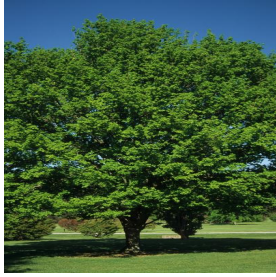

Acalypha wilkesiana Tiki
Lava Flow
Height: 18-24 in
Spread: 15-18 in
Zone: 9-10

Acer saccharum
Height: 60-75 ft
Spread: 50-60 ft
Zone: 4-8

Begonia BabyWing Bicolor
Height: 12-16 in
Spread: 10-18 in
Zone: 10-11

Catharanthus roseus First Kiss Blueberry
Height: 8-12 in
Spread: 12-15 in
Zone: 10-11

Celosia argentea var. spicata Cramer's Amazon
Height: 4-6 ft
Spread: 3-4 ft
Zone: 10-11

Cornus mas Spring Glow
Height: 15-25 ft
Spread: 12-18 ft
Zone: 5-8

Deutzia gracilis Nikko
Height: 2 ft
Spread: 4-5 ft
Zone: 5-8

Hibiscus Candy Stripe
Height: 5-6 ft
Spread: 5-6 ft

Hosta Pacific Blue Edger
Height: 8-12 in
Spread: 18-26 in
Zone: 3-9

Hydrangea quercifolia Munchkin
Height: 3-4 ft
Spread: 3-4 ft
Zone: 5-9