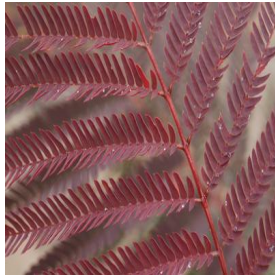

**Acer platanoides Easy Street™**  
 Height: 30-40 ft  
 Spread: 15-20 ft  
 Zone: 4-8

**Albizia julibrissin Summer Chocolate**  
 Height: 20-40 ft  
 Spread: 20-50 ft  
 Zone: 7-9

**Chaenomeles japonica Texas Scarlet**  
 Height: 3-4 ft  
 Spread: 4-5 ft  
 Zone: 5-9

**Cornus mas**  
 Height: 15-25 ft  
 Spread: 15-20 ft  
 Zone: 4-8

**Hemerocallis x Little Business**  
 Height: 12-18 in  
 Spread: 12-18 in  
 Zone: 4-11

**Hosta Bressingham Blue**  
 Height: 24-36 in  
 Spread: 24-36 in  
 Zone: 3-9

**Hosta Squash Casserole**  
 Height: 12-20 in  
 Spread: 36-40 in  
 Zone: 2-8

**Itea virginica**  
 Height: 3-6 ft  
 Spread: 3-6 ft  
 Zone: 5-9

**Juglans regia**  
 Height: 40-60 ft  
 Spread: 40-60 ft  
 Zone: 3-7

**Juniperus virginiana Grey Owl**  
 Height: 2-3 ft  
 Spread: 4-6 ft  
 Zone: 2-9

**Magnolia stellata Royal Star**  
 Height: 10-20 ft  
 Spread: 8-15 ft  
 Zone: 4-8

**Pelargonium x hortorum Classic Salmon**  
 Height: 10-12 in  
 Spread: 12-16 in  
 Zone: 10-11