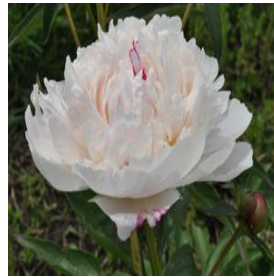

Catalpa speciosa
Height: 40-70 ft
Spread: 20-40 ft
Zone: 4-8

Catharanthus roseus First Kiss Blueberry
Height: 8-12 in
Spread: 12-15 in
Zone: 10-11

Celosia argentea var. spicata Cramer's Amazon
Height: 4-6 ft
Spread: 3-4 ft
Zone: 10-11

Cornus mas Spring Glow
Height: 15-25 ft
Spread: 12-18 ft
Zone: 5-8

Deutzia gracilis Nikko
Height: 2 ft
Spread: 4-5 ft
Zone: 5-8

Gaillardia x grandiflora Mesa™ Yellow
Height: 16-18 in
Spread: 20-22 in
Zone: 5-9

Hosta Mama Mia
Height: 12-18 in
Spread: 24-30 in
Zone: 3-9

Impatiens walleriana Showstopper Tropical Flair Mix
Height: 10-15 in
Spread: 12-18 in
Zone: 10-11

Iris germanica Marjorie L
Height: 18-20 in
Spread: 12-24 in
Zone: 3-9

Lobelia Lucia® Lavender Blush
Height: 10-14 in
Spread: 12-24 in
Zone: 9-11

Paeonia lactiflora Shirley Temple
Height: 2-3 ft
Spread: 2-3 ft
Zone: 3-8

Physocarpus opulifolius Summer Wine®
Height: 5-6 ft
Spread: 5-6 ft
Zone: 3-8