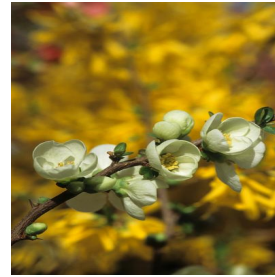

**Calibrachoa Superbells®
 Dreamside**
 Height: 6-12 in
 Spread: 12-24 in
 Zone: 9-11

**Catharanthus roseus
 Pacifica XP series**
 Height: 12-16 in
 Spread: 16-20 in
 Zone: 10-11

**Celosia argentea var.
 spicata Cramer's Amazon**
 Height: 4-6 ft
 Spread: 3-4 ft
 Zone: 10-11

**Chaenomeles x superba Jet
 Trail**
 Height: 2-3 ft
 Spread: 3-4 ft
 Zone: 5-8

**Echinacea purpurea
 Cheyenne Spirit**
 Height: 24-30 in
 Spread: 18-24 in
 Zone: 4-9

Gerbera hybrid Garoran
 Height: 12-18 in
 Spread: 12-18 in
 Zone: 7-11