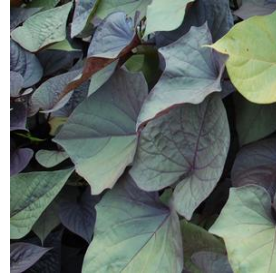

**Buxus sempervirens**  
**Elegantiissima**  
 Height: 3-5 ft  
 Spread: 3-4 ft  
 Zone: 6-8

**Calibrachoa Can-Can®**  
**Purple Star**  
 Height: 10-15 in  
 Spread: 8-12 in  
 Zone: 9-11

**Calibrachoa Superbells®**  
**White**  
 Height: 6-12 in  
 Spread: 12-24 in  
 Zone: 9-11

**Ipomoea batatas Ace of**  
**Spades**  
 Height: 6-8 in  
 Spread: 2-4 ft  
 Zone: 10-11

**Mecardonia Gold Dust®**  
 Height: 2-5 in  
 Spread: 12-16 in  
 Zone: 9-11

**Ocimum basilicum**  
**Boxwood**  
 Height: 10-14 in  
 Spread: 10-18 in  
 Zone: 9-11