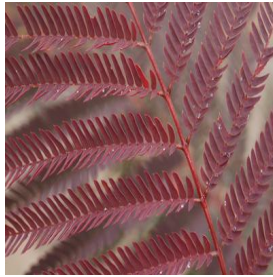

**Acer platanoides Crimson King**  
Height: 40-50 ft  
Spread: 25-30 ft  
Zone: 3-7

**Acer truncatum**  
Height: 20-25 Feet  
Spread: 15-20 Feet  
Zone: 4 - 8

**Albizia julibrissin Summer Chocolate**  
Height: 20-40 ft  
Spread: 20-50 ft  
Zone: 7-9

**Angelonia Angelmist Spreading Purple Improved**  
Height: 4-10 in  
Spread: 9-12 in  
Zone: 9-10

**Begonia x benariensis Whopper Series**  
Height: 30-34 in  
Spread: 10-14 in  
Zone: 10-11

**Calibrachoa Superbells® Dreamsicle**  
Height: 6-12 in  
Spread: 12-24 in  
Zone: 9-11

**Calibrachoa Superbells® Scarlet**  
Height: 6-12 in  
Spread: 12-24 in  
Zone: 9-11

**Carya illinoensis**  
Height: 75-100 ft  
Spread: 40-70 ft  
Zone: 5-9

**Dianthus Amazon Neon Cherry**  
Height: 18-24 in  
Spread: 10-12 in  
Zone: 7-9