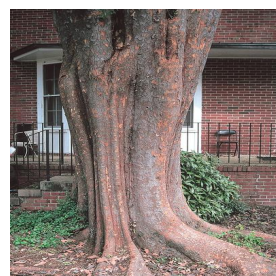

Iris germanica Eleanor Roosevelt
Height: 21-24 in
Spread: 12-24 in
Zone: 3-9

Lobularia maritima Silver Stream™
Height: 8-12 in
Spread: 12-14 in
Zone: 9-11

Miscanthus sinensis Adagio
Height: 4-5 ft
Spread: 3-4 ft
Zone: 5-9

Ocimum basilicum Boxwood
Height: 10-14 in
Spread: 10-18 in
Zone: 9-11

Philadelphia coronarius
Height: 10-12 ft
Spread: 10-12 ft
Zone: 4-8

Syringa meyeri Palibin
Height: 4-5 ft
Spread: 5-7 ft
Zone: 3-7

Syringa x Bloomerang® Purple
Height: 4-5 ft
Spread: 4-5 ft
Zone: 3-7

Tagetes erecta Moonsong Deep Orange
Height: 10-24 in
Spread: 14-18 in
Zone: 10-11

Torenia fournieri Kauai Deep Blue
Height: 8-16 in
Spread: 8-16 in
Zone: 10-11

Ulmus parvifolia Allee®
Height: 60-70 ft
Spread: 35-55 ft
Zone: 4-9