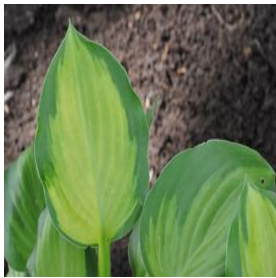

Acer truncatum
Height: 20-25 Feet
Spread: 15-20 Feet
Zone: 4-8

**Calibrachoa Can-Can®
Purple Star**
Height: 10-15 in
Spread: 8-12 in
Zone: 9-11

**Calibrachoa Superbells®
Cherry Red**
Height: 6-12 in
Spread: 12-24 in
Zone: 9-11

**Calibrachoa Superbells®
Scarlet**
Height: 6-12 in
Spread: 12-24 in
Zone: 9-11

Canna Chocolate Sunrise
Height: 36-42 in
Spread: 36-42 in
Zone: 7-10

Euonymus alatus
Height: 15-20 ft
Spread: 15-20 ft
Zone: 4-9