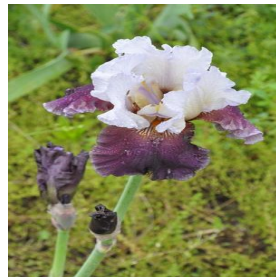

**Acer platanoides Crimson King**  
 Height: 40-50 ft  
 Spread: 25-30 ft  
 Zone: 3-7

**Ageratum Artist™ Series**  
 Height: 8-12 in  
 Spread: 10-14 in  
 Zone: 9-10

**Bidens ferulifolia Goldilocks Rocks®**  
 Height: 12-14 in  
 Spread: 14-18 in  
 Zone: 9-11

**Capsicum annuum Purple Flash**  
 Height: 12-24 in  
 Spread: 15-20 in  
 Zone: 9-11

**Carya illinoensis**  
 Height: 75-100 ft  
 Spread: 40-70 ft  
 Zone: 5-9

**Corylus columna**  
 Height: 50-60 ft  
 Spread: 20-30 ft  
 Zone: 4-7

**Cosmos sulphureus Cosmic Orange**  
 Height: 12-18 in  
 Spread: 12-18 in  
 Zone: 10-11

**Hemerocallis x Siloam June Bug**  
 Height: 18-24 in  
 Spread: 18-24 in  
 Zone: 3-9

**Iris germanica Coming Storm**  
 Height: 36-38 in  
 Spread: 12-24 in  
 Zone: 3-9

**Malus Purple Prince**  
 Height: 15-20 ft  
 Spread: 15-20 ft  
 Zone: 4-8

**Miscanthus sinensis Adagio**  
 Height: 4-5 ft  
 Spread: 3-4 ft  
 Zone: 5-9

**Paeonia lactiflora Alley Cat**  
 Height: 30-36 in  
 Spread: 24-36 in  
 Zone: 3-8