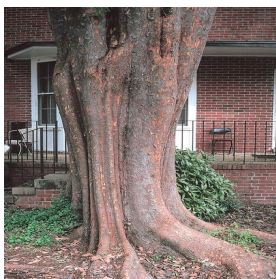

**Pelargonium x hortorum Classic Dark Salmon**  
 Height: 10-12 in  
 Spread: 12-14 in  
 Zone: 10-11

**Petunia Sweetunia Johnny Flame**  
 Height: 10-12 in  
 Spread: 24-36 in  
 Zone: 10-11

**Salvia farinacea Evolution White**  
 Height: 16-20 in  
 Spread: 14-16 in  
 Zone: 8-10

**Symphyotrichum (Aster) dumosus Sapphire**  
 Height: 12-24 in  
 Spread: 12-24 in  
 Zone: 4-8

**Ulmus parvifolia Allee®**  
 Height: 60-70 ft  
 Spread: 35-55 ft  
 Zone: 4-9

**Ulmus parvifolia Emerald Prairie**  
 Height: 35-40 ft  
 Spread: 25-30 ft  
 Zone: 5-8