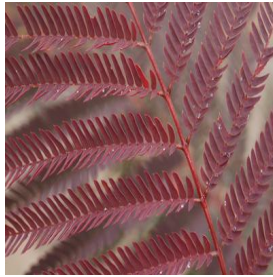

**Acer platanoides Crimson King**  
 Height: 40-50 ft  
 Spread: 25-30 ft  
 Zone: 3-7

**Acer truncatum**  
 Height: 20-25 Feet  
 Spread: 15-20 Feet  
 Zone: 4 - 8

**Albizia julibrissin Summer Chocolate**  
 Height: 20-40 ft  
 Spread: 20-50 ft  
 Zone: 7-9

**Begonia x benariensis Whopper Series**  
 Height: 30-34 in  
 Spread: 10-14 in  
 Zone: 10-11

**Calibrachoa Superbells® Scarlet**  
 Height: 6-12 in  
 Spread: 12-24 in  
 Zone: 9-11

**Carya illinoensis**  
 Height: 75-100 ft  
 Spread: 40-70 ft  
 Zone: 5-9

**Hemerocallis x Siloam Space Age**  
 Height: 24-28 in  
 Spread: 24-36 in  
 Zone: 3-9

**Hesperaloe parviflora**  
 Height: 3-6 ft  
 Spread: 3-4 ft  
 Zone: 5-11

**Impatiens walleriana Showstopper Cherry**  
 Height: 10-15 in  
 Spread: 12-18 in  
 Zone: 10-11