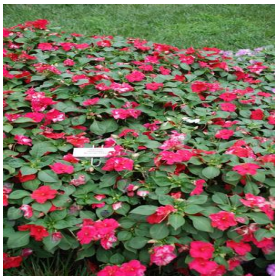

Carpinus betulus Fastigiata
 Height: 35-45 ft
 Spread: 25-35 ft
 Zone: 4-8

Carya laciniosa
 Height: 60-80 ft
 Spread: 40-60 ft
 Zone: 5-8

Hosta Pacific Blue Edger
 Height: 8-12 in
 Spread: 18-26 in
 Zone: 3-9

Hosta Squash Casserole
 Height: 12-20 in
 Spread: 36-40 in
 Zone: 2-8

Hydrangea quercifolia Snow Queen
 Height: 4-6 ft
 Spread: 6-8 ft
 Zone: 5-9

Impatiens walleriana Showstopper Tropical Flair Mix
 Height: 10-15 in
 Spread: 12-18 in
 Zone: 10-11

Juniperus chinensis Saybrook Gold®'
 Height: 4-6 ft
 Spread: 6-8 ft
 Zone: 4-9

Lobularia Frosty Knight®
 Height: 4-6 in
 Spread: 12-18 in
 Zone: 9-11

Miscanthus sinensis Little Zebra
 Height: 3-4 ft
 Spread: 2-3 ft
 Zone: 5-9