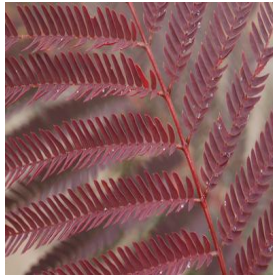

Acer platanoides Crimson King
Height: 40-50 ft
Spread: 25-30 ft
Zone: 3-7

Acer truncatum
Height: 20-25 Feet
Spread: 15-20 Feet
Zone: 4 - 8

Albizia julibrissin Summer Chocolate
Height: 20-40 ft
Spread: 20-50 ft
Zone: 7-9

Angelonia Angelmist Spreading Purple Improved
Height: 4-10 in
Spread: 9-12 in
Zone: 9-10

Calibrachoa Superbells® Dreamsicle
Height: 6-12 in
Spread: 12-24 in
Zone: 9-11

Carya illinoensis
Height: 75-100 ft
Spread: 40-70 ft
Zone: 5-9