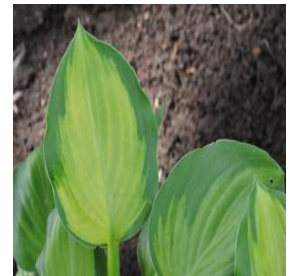

Acer platanoides Crimson King
Height: 40-50 ft
Spread: 25-30 ft
Zone: 3-7

Acer truncatum
Height: 20-25 Feet
Spread: 15-20 Feet
Zone: 4 - 8

Albizia julibrissin Summer Chocolate
Height: 20-40 ft
Spread: 20-50 ft
Zone: 7-9

Angelonia Angelmist Spreading Purple Improved
Height: 4-10 in
Spread: 9-12 in
Zone: 9-10

Calibrachoa Superbells® Dreamsicle
Height: 6-12 in
Spread: 12-24 in
Zone: 9-11

Carya illinoensis
Height: 75-100 ft
Spread: 40-70 ft
Zone: 5-9

Dianthus Amazon Neon Cherry
Height: 18-24 in
Spread: 10-12 in
Zone: 7-9

Hemerocallis x Siloam Space Age
Height: 24-28 in
Spread: 24-36 in
Zone: 3-9

Hesperaloe parviflora
Height: 3-6 ft
Spread: 3-4 ft
Zone: 5-11