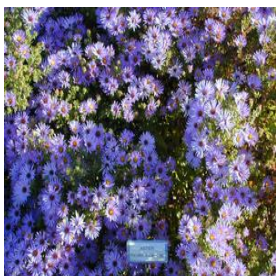

Petunia x hybrida Easy Wave® Series
Height: 6-12 in
Spread: 24-30 in
Zone: 10-11

Salvia farinacea Evolution White
Height: 16-20 in
Spread: 14-16 in
Zone: 8-10

Stachys byzantina Cotton Boll
Height: 10-18 in
Spread: 24-30 in
Zone: 4-8

Styrax japonicus Emerald Pagoda
Height: 10-30 ft
Spread: 8-20 ft
Zone: 7-9

Symphyotrichum (Aster) oblongifolium Raydon's Favorite
Height: 24-36 in
Spread: 10-12 in
Zone: 3-8

Tagetes erecta Moonsong Deep Orange
Height: 10-24 in
Spread: 14-18 in
Zone: 10-11