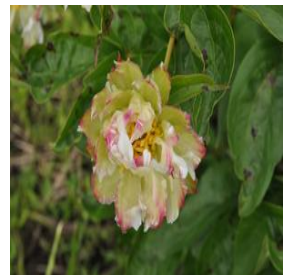

**Bidens ferulifolia Goldilocks Rocks®**  
Height: 12-14 in  
Spread: 14-18 in  
Zone: 9-11

**Capsicum annuum Purple Flash**  
Height: 12-24 in  
Spread: 15-20 in  
Zone: 9-11

**Carya illinoensis**  
Height: 75-100 ft  
Spread: 40-70 ft  
Zone: 5-9

**Corylus colurna**  
Height: 50-60 ft  
Spread: 20-30 ft  
Zone: 4-7

**Cosmos sulphureus Cosmic Orange**  
Height: 12-18 in  
Spread: 12-18 in  
Zone: 10-11

**Cyperus involucratus Baby Tut®**  
Height: 20-32 in  
Spread: 20-36 in  
Zone: 9-11

**Hemerocallis x Siloam June Bug**  
Height: 18-24 in  
Spread: 18-24 in  
Zone: 3-9

**Iris germanica Coming Storm**  
Height: 36-38 in  
Spread: 12-24 in  
Zone: 3-9

**Lobularia maritima Silver Stream™**  
Height: 8-12 in  
Spread: 12-14 in  
Zone: 9-11

**Malus Purple Prince**  
Height: 15-20 ft  
Spread: 15-20 ft  
Zone: 4-8

**Miscanthus sinensis Adagio**  
Height: 4-5 ft  
Spread: 3-4 ft  
Zone: 5-9

**Paeonia lactiflora Alley Cat**  
Height: 30-36 in  
Spread: 24-36 in  
Zone: 3-8