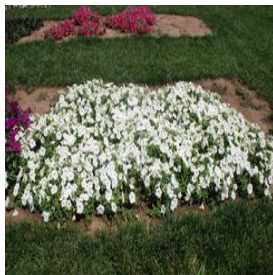

**Celosia argentea var.
cristata Cramer's Burgundy**
Height: 30-36 in
Spread: 15-24 in
Zone: 10-11

**Celosia argentea var.
spicata Asian Garden**
Height: 30-40 in
Spread: 12-15 in
Zone: 10-11

**Cosmos sulphureus Cosmic
Orange**
Height: 12-18 in
Spread: 12-18 in
Zone: 10-11

**Cyperus involucratus Baby
Tut®**
Height: 20-32 in
Spread: 20-36 in
Zone: 9-11

**Dianthus Amazon Neon
Cherry**
Height: 18-24 in
Spread: 10-12 in
Zone: 7-9

Hosta Robert Frost
Height: 18-24 in
Spread: 36-48 in
Zone: 2-8

Miscanthus sinensis Adagio
Height: 4-5 ft
Spread: 3-4 ft
Zone: 5-9

**Paeonia lactiflora Sarah
Bernhardt**
Height: 30-36 in
Spread: 24-36 in
Zone: 3-8

**Petunia Sweetunia Johnny
Flame**
Height: 10-12 in
Spread: 24-36 in
Zone: 10-11

**Petunia x hybrida Easy
Wave® Series**
Height: 6-12 in
Spread: 24-30 in
Zone: 10-11

**Solanum lycopersicon
Mountain Spring**
Height: 3-4 ft
Spread: 24-36 in
Zone: 10-11

**Stachys byzantina Cotton
Boll**
Height: 10-18 in
Spread: 24-30 in
Zone: 4-8