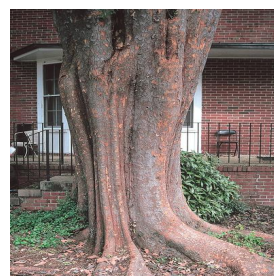

**Petunia x hybrida Easy
Wave® Series**
Height: 6-12 in
Spread: 24-30 in
Zone: 10-11

**Solanum lycopersicon
Mountain Spring**
Height: 3-4 ft
Spread: 24-36 in
Zone: 10-11

**Stachys byzantina Cotton
Boll**
Height: 10-18 in
Spread: 24-30 in
Zone: 4-8

**Syringa reticulata Summer
Snow**
Height: 20-30 ft
Spread: 20-25 ft
Zone: 3-7

Talinum paniculatum Limon
Height: 28-36 in
Spread: 16-18 in
Zone: 10-11

**Torenia fournieri Kauai
Deep Blue**
Height: 8-16 in
Spread: 8-16 in
Zone: 10-11