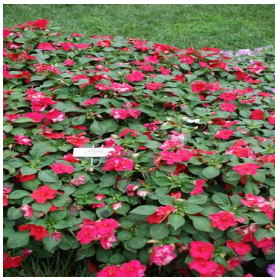

Carpinus betulus Fastigiata
 Height: 35-45 ft
 Spread: 25-35 ft
 Zone: 4-8

Carya laciniata
 Height: 60-80 ft
 Spread: 40-60 ft
 Zone: 5-8

Hosta Pacific Blue Edger
 Height: 8-12 in
 Spread: 18-26 in
 Zone: 3-9

Hosta Squash Casserole
 Height: 12-20 in
 Spread: 36-40 in
 Zone: 2-8

Hydrangea quercifolia Snow Queen
 Height: 4-6 ft
 Spread: 6-8 ft
 Zone: 5-9

Impatiens walleriana Showstopper Tropical Flair Mix
 Height: 10-15 in
 Spread: 12-18 in
 Zone: 10-11