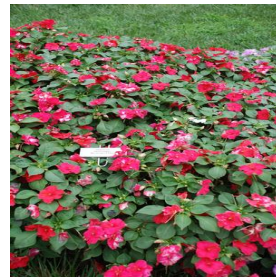

Acalypha wilkesiana Tiki Lava Flow
Height: 18-24 in
Spread: 15-18 in
Zone: 9-10

Begonia BabyWing Bicolor
Height: 12-16 in
Spread: 10-18 in
Zone: 10-11

Carya laciniosa
Height: 60-80 ft
Spread: 40-60 ft
Zone: 5-8

Cornus florida
Height: 15-30 ft
Spread: 15-30 ft
Zone: 5-9

Cornus mas Spring Glow
Height: 15-25 ft
Spread: 12-18 ft
Zone: 5-8

Hosta Halcyon
Height: 18-28 in
Spread: 24-36 in
Zone: 3-9

Hosta Stained Glass
Height: 15-18 in
Spread: 3-4 ft
Zone: 3-9

Hydrangea quercifolia Snow Queen
Height: 4-6 ft
Spread: 6-8 ft
Zone: 5-9

Impatiens walleriana Showstopper Tropical Flair Mix
Height: 10-15 in
Spread: 12-18 in
Zone: 10-11

Impatiens walleriana Super Elfin XP Blue Pearl
Height: 8-18 in
Spread: 10-18 in
Zone: 10-11