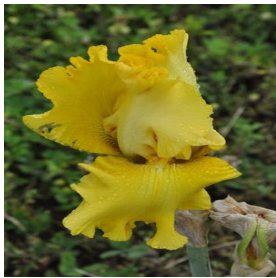

**Bidens ferulifolia Goldilocks
 Rocks®**
 Height: 12-14 in
 Spread: 14-18 in
 Zone: 9-11

**Calibrachoa Can-Can®
 Purple Star**
 Height: 10-15 in
 Spread: 8-12 in
 Zone: 9-11

Cercis chinensis
 Height: 12-15 ft
 Spread: 6-12 ft
 Zone: 6-9

**Gaillardia aristata Arizona
 Apricot**
 Height: 8-12 in
 Spread: 10-14 in
 Zone: 3-10

Hemerocallis x Stella DeOro
 Height: 12-30 in
 Spread: 18-24 in
 Zone: 4-11

**Iris germanica Spectral
 Challenge**
 Height: 36-37 in
 Spread: 12-24 in
 Zone: 3-9

Philadelphus coronarius
 Height: 10-12 ft
 Spread: 10-12 ft
 Zone: 4-8

**Philadelphus x virginalis
 Snowbelle**
 Height: 3-4 ft
 Spread: 3-4 ft
 Zone: 4-8

Rhus typhina Tiger Eyes®
 Height: 3-6 ft
 Spread: 3-6 ft
 Zone: 4-8