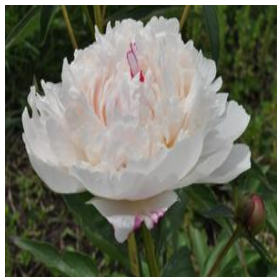

**Deutzia gracilis Nikko**  
 Height: 2 ft  
 Spread: 4-5 ft  
 Zone: 5-8

**Echinacea purpurea Cheyenne Spirit**  
 Height: 24-30 in  
 Spread: 18-24 in  
 Zone: 4-9

**Echinacea purpurea Prairie Splendor™**  
 Height: 18-24 in  
 Spread: 18-24 in  
 Zone: 3-8

**Hosta Halcyon**  
 Height: 18-28 in  
 Spread: 24-36 in  
 Zone: 3-9

**Iris germanica Elizabeth Noble**  
 Height: 34-36 in  
 Spread: 12-24 in  
 Zone: 3-9

**Juniperus chinensis Saybrook Gold®**  
 Height: 4-6 ft  
 Spread: 6-8 ft  
 Zone: 4-9

**Juniperus sabina Broadmoor**  
 Height: 2-3 ft  
 Spread: 4-6 ft  
 Zone: 3-7

**Lagerstroemia indica Burgundy Cotton®**  
 Height: 6-12 ft  
 Spread: 4-5 ft  
 Zone: 7-10

**Paeonia lactiflora Shirley Temple**  
 Height: 2-3 ft  
 Spread: 2-3 ft  
 Zone: 3-8

**Pelargonium peltatum Cascade® Acapulco Compact**  
 Height: 8-10 in  
 Spread: 14-18 in  
 Zone: 10-11

**Pennisetum glaucom Purple Majesty**  
 Height: 4-5 ft  
 Spread: 1-2 ft  
 Zone: 10-11

**Petunia x hybrida Surfina® Blue Veined**  
 Height: 8-16 in  
 Spread: 20-36 in  
 Zone: 10-11