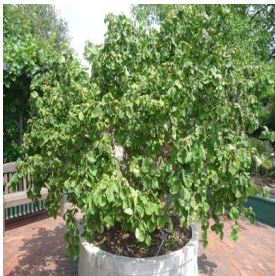

**Acer rubrum Autumn Flame**  
 Height: 40-50 ft  
 Spread: 30-50 ft  
 Zone: 4-8

**Buddleia davidii Attraction**  
 Height: 4-6 ft  
 Spread: 3-4 ft  
 Zone: 5-9

**Celosia argentea var. spicata Flamingo Purple**  
 Height: 3-5 ft  
 Spread: 1-2 ft  
 Zone: 10-11

**Cercis chinensis**  
 Height: 12-15 ft  
 Spread: 6-12 ft  
 Zone: 6-9

**Cornus sericea Silver and Gold**  
 Height: 6-8 ft  
 Spread: 8-10 ft  
 Zone: 3-8

**Corylus avellana Contorta**  
 Height: 8-10 ft  
 Spread: 8-10 ft  
 Zone: 4-8