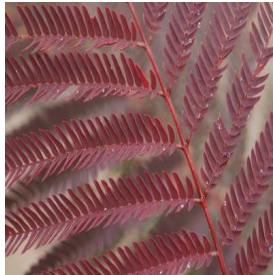

Acer platanoides Crimson King
 Height: 40-50 ft
 Spread: 25-30 ft
 Zone: 3-7

Acer truncatum
 Height: 20-25 Feet
 Spread: 15-20 Feet
 Zone: 4 - 8

Albizia julibrissin Summer Chocolate
 Height: 20-40 ft
 Spread: 20-50 ft
 Zone: 7-9

Begonia x benariensis Whopper Series
 Height: 30-34 in
 Spread: 10-14 in
 Zone: 10-11

Calibrachoa Superbells® Scarlet
 Height: 6-12 in
 Spread: 12-24 in
 Zone: 9-11

Carya illinoensis
 Height: 75-100 ft
 Spread: 40-70 ft
 Zone: 5-9

Hemerocallis x Siloam Space Age
 Height: 24-28 in
 Spread: 24-36 in
 Zone: 3-9

Hesperaloe parviflora
 Height: 3-6 ft
 Spread: 3-4 ft
 Zone: 5-11

Impatiens walleriana Showstopper Cherry
 Height: 10-15 in
 Spread: 12-18 in
 Zone: 10-11