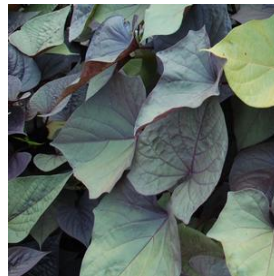

Buxus sempervirens
Elegantissima
 Height: 3-5 ft
 Spread: 3-4 ft
 Zone: 6-8

Calibrachoa Can-Can®
Purple Star
 Height: 10-15 in
 Spread: 8-12 in
 Zone: 9-11

Calibrachoa Superbells®
White
 Height: 6-12 in
 Spread: 12-24 in
 Zone: 9-11

Cotoneaster acutifolius
 Height: 6-10 ft
 Spread: 6-10 ft
 Zone: 4-8

Hemerocallis x Rocket City
 Height: 24-36 in
 Spread: 24-36 in
 Zone: 3-9

Ipomoea batatas Ace of
Spades
 Height: 6-8 in
 Spread: 2-4 ft
 Zone: 10-11