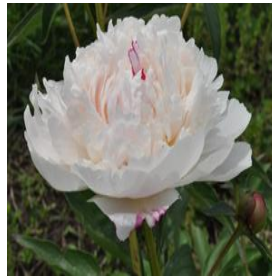

Acer saccharum
 Height: 60-75 ft
 Spread: 50-60 ft
 Zone: 4-8

**Calibrachoa Superbells®
 Miss Lilac**
 Height: 6-12 in
 Spread: 12-24 in
 Zone: 9-11

Carya laciniosa
 Height: 60-80 ft
 Spread: 40-60 ft
 Zone: 5-8

**Forsythia x intermedia
 Spectabilis**
 Height: 8-10 ft
 Spread: 8-10 ft
 Zone: 5-8

**Hosta Pacific Blue Edger
 Spectabilis**
 Height: 8-12 in
 Spread: 18-26 in
 Zone: 3-9

Hosta Squash Casserole
 Height: 12-20 in
 Spread: 36-40 in
 Zone: 2-8

**Hydrangea quercifolia Snow
 Queen**
 Height: 4-6 ft
 Spread: 6-8 ft
 Zone: 5-9

**Impatiens walleriana Super
 Elfyn XP Blue Pearl**
 Height: 8-18 in
 Spread: 10-18 in
 Zone: 10-11

Iris germanica Sharpshooter
 Height: 34-37 in
 Spread: 12-24 in
 Zone: 3-9

**Lobelia Lucia® Lavender
 Blush**
 Height: 10-14 in
 Spread: 12-24 in
 Zone: 9-11

Lobularia Frosty Knight®
 Height: 4-6 in
 Spread: 12-18 in
 Zone: 9-11

Maclura pomifera
 Height: 35-60 ft
 Spread: 35-60 ft
 Zone: 4-9