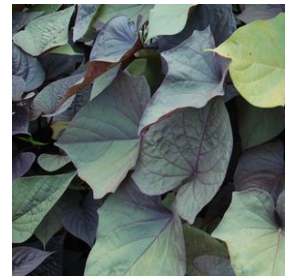

**Acer x freemanii Autumn Fantasy®**  
 Height: 40-50 ft  
 Spread: 35-40 ft  
 Zone: 4-8

**Begonia semperflorans Ambassador Pink**  
 Height: 8-10 in  
 Spread: 6-8 in  
 Zone: 10-11

**Celosia argentea var. spicata Asian Garden**  
 Height: 30-40 in  
 Spread: 12-15 in  
 Zone: 10-11

**Cercis chinensis**  
 Height: 12-15 ft  
 Spread: 6-12 ft  
 Zone: 6-9

**Cornus sericea Silver and Gold**  
 Height: 6-8 ft  
 Spread: 8-10 ft  
 Zone: 3-8

**Crataegus crusgalli var. inermis**  
 Height: 25-35 ft  
 Spread: 25-35 ft  
 Zone: 3-7

**Forsythia x intermedia Sunrise**  
 Height: 4-6 ft  
 Spread: 4-6 ft  
 Zone: 5-8

**Gaillardia aristata Arizona Apricot**  
 Height: 8-12 in  
 Spread: 10-14 in  
 Zone: 3-10

**Impatiens walleriana Showstopper Cherry**  
 Height: 10-15 in  
 Spread: 12-18 in  
 Zone: 10-11