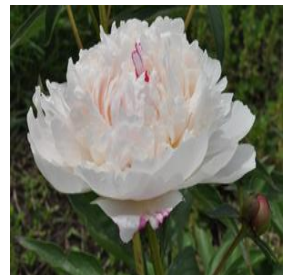

Hosta Squash Casserole
 Height: 12-20 in
 Spread: 36-40 in
 Zone: 2-8

**Hydrangea quercifolia
 Munchkin**
 Height: 3-4 ft
 Spread: 3-4 ft
 Zone: 5-9

**Hydrangea quercifolia Snow
 Queen**
 Height: 4-6 ft
 Spread: 6-8 ft
 Zone: 5-9

**Impatiens walleriana Super
 Elfin XP Blue Pearl**
 Height: 8-18 in
 Spread: 10-18 in
 Zone: 10-11

Iris germanica Sharpshooter
 Height: 34-37 in
 Spread: 12-24 in
 Zone: 3-9

**Lobelia Lucia® Lavender
 Blush**
 Height: 10-14 in
 Spread: 12-24 in
 Zone: 9-11

Lobularia Frosty Knight®
 Height: 4-6 in
 Spread: 12-18 in
 Zone: 9-11

Maclura pomifera
 Height: 35-60 ft
 Spread: 35-60 ft
 Zone: 4-9

**Paeonia lactiflora Shirley
 Temple**
 Height: 2-3 ft
 Spread: 2-3 ft
 Zone: 3-8

**Pelargonium x Caliente
 Rose**
 Height: 12-18 in
 Spread: 12-16 in
 Zone: 9-11

**Physocarpus opulifolius
 Summer Wine®**
 Height: 5-6 ft
 Spread: 5-6 ft
 Zone: 3-8

**Robinia pseudoacacia
 Purple Robe**
 Spread: 30-35 ft