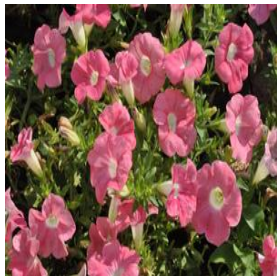

**Calibrachoa Superbells®
 Cherry Red**
 Height: 6-12 in
 Spread: 12-24 in
 Zone: 9-11

**Calibrachoa Superbells®
 Dreamsicle**
 Height: 6-12 in
 Spread: 12-24 in
 Zone: 9-11

Canna CannaSol™
 Height: 16-32 in
 Spread: 15-18 in
 Zone: 9-11

**Chaenomeles japonica
 Texas Scarlet**
 Height: 3-4 ft
 Spread: 4-5 ft
 Zone: 5-9

Corylus columna
 Height: 50-60 ft
 Spread: 20-30 ft
 Zone: 4-7

**Iris germanica Coming
 Storm**
 Height: 36-38 in
 Spread: 12-24 in
 Zone: 3-9