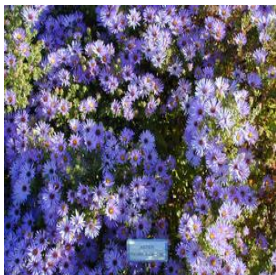

**Chaenomeles japonica
 Texas Scarlet**
 Height: 3-4 ft
 Spread: 4-5 ft
 Zone: 5-9

Corylus columna
 Height: 50-60 ft
 Spread: 20-30 ft
 Zone: 4-7

**Iris germanica Coming
 Storm**
 Height: 36-38 in
 Spread: 12-24 in
 Zone: 3-9

**Petunia x hybrida Plush
 Series**
 Height: 6-12 in
 Spread: 30-36 in
 Zone: 10-11

Quercus macrocarpa
 Height: 70-80 Feet
 Spread: 70-80 Feet
 Zone: 3 - 8

**Solanum lycopersicon
 Better Boy**
 Height: 5-8 ft
 Spread: 36-40 in
 Zone: 10-11

**Stachys byzantina Cotton
 Boll**
 Height: 10-18 in
 Spread: 24-30 in
 Zone: 4-8

**Symphyotrichum (Aster)
 oblongifolium Raydon's
 Favorite**
 Height: 24-36 in
 Spread: 10-12 in
 Zone: 3-8

**Ulmus parvifolia Emerald
 Prairie**
 Height: 35-40 ft
 Spread: 25-30 ft
 Zone: 5-8