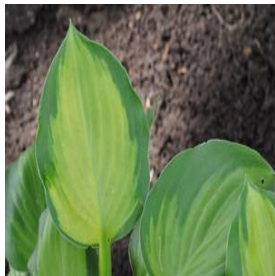

Acer platanoides Crimson King
 Height: 40-50 ft
 Spread: 25-30 ft
 Zone: 3-7

Berberis thunbergii Aurea
 Height: 4-5 ft
 Spread: 4-5 ft
 Zone: 4-9

Canna CannaSol™
 Height: 16-32 in
 Spread: 15-18 in
 Zone: 9-11

Cleome Senorita Blanca®
 Height: 24-32 in
 Spread: 16-20 in
 Zone: 10-11

Corylus columna
 Height: 50-60 ft
 Spread: 20-30 ft
 Zone: 4-7

Cyperus involucratus Baby Tut®
 Height: 20-32 in
 Spread: 20-36 in
 Zone: 9-11

Dianthus Amazon Neon Cherry
 Height: 18-24 in
 Spread: 10-12 in
 Zone: 7-9

Hosta Heart and Soul
 Height: 12-15 in
 Spread: 18-24 in
 Zone: 3-9

Hydrangea quercifolia Snowflake™
 Height: 5-8 ft
 Spread: 5-10 ft
 Zone: 5-9