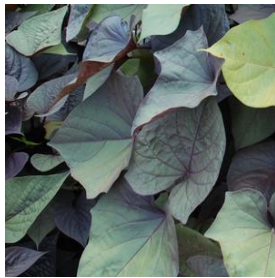

Begonia semperflorens
Ambassador Pink
 Height: 8-10 in
 Spread: 6-8 in
 Zone: 10-11

Buddleia davidii Attraction
 Height: 4-6 ft
 Spread: 3-4 ft
 Zone: 5-9

Buxus sempervirens
Elegantissima
 Height: 3-5 ft
 Spread: 3-4 ft
 Zone: 6-8

Calibrachoa Can-Can®
Purple Star
 Height: 10-15 in
 Spread: 8-12 in
 Zone: 9-11

Calibrachoa Superbells®
White
 Height: 6-12 in
 Spread: 12-24 in
 Zone: 9-11

Cotoneaster acutifolius
 Height: 6-10 ft
 Spread: 6-10 ft
 Zone: 4-8