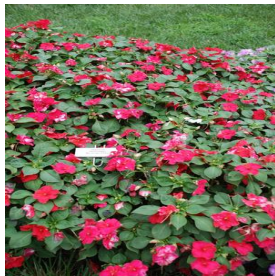

Acalypha wilkesiana Tiki
Lava Flow
 Height: 18-24 in
 Spread: 15-18 in
 Zone: 9-10

Begonia BabyWing Bicolor
 Height: 12-16 in
 Spread: 10-18 in
 Zone: 10-11

Carya laciniosa
 Height: 60-80 ft
 Spread: 40-60 ft
 Zone: 5-8

Cornus florida
 Height: 15-30 ft
 Spread: 15-30 ft
 Zone: 5-9

Cornus mas Spring Glow
 Height: 15-25 ft
 Spread: 12-18 ft
 Zone: 5-8

Hydrangea quercifolia Snow Queen
 Height: 4-6 ft
 Spread: 6-8 ft
 Zone: 5-9