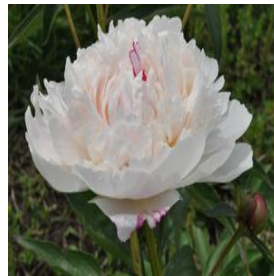

**Acer saccharum**  
 Height: 60-75 ft  
 Spread: 50-60 ft  
 Zone: 4-8

**Celosia argentea var. spicata Cramer's Amazon**  
 Height: 4-6 ft  
 Spread: 3-4 ft  
 Zone: 10-11

**Deutzia gracilis Nikko**  
 Height: 2 ft  
 Spread: 4-5 ft  
 Zone: 5-8

**Hosta Pacific Blue Edger**  
 Height: 8-12 in  
 Spread: 18-26 in  
 Zone: 3-9

**Hydrangea quercifolia Munchkin**  
 Height: 3-4 ft  
 Spread: 3-4 ft  
 Zone: 5-9

**Iris germanica Sharpshooter**  
 Height: 34-37 in  
 Spread: 12-24 in  
 Zone: 3-9

**Juniperus horizontalis Wiltonii**  
 Height: 6-8 in  
 Spread: 6-8 ft  
 Zone: 3-9

**Lobelia Lucia@ Lavender Blush**  
 Height: 10-14 in  
 Spread: 12-24 in  
 Zone: 9-11

**Paeonia lactiflora Shirley Temple**  
 Height: 2-3 ft  
 Spread: 2-3 ft  
 Zone: 3-8