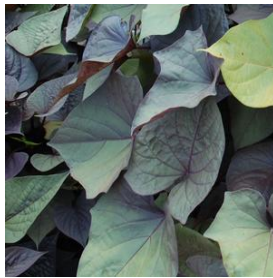

Calibrachoa Can-Can®
Purple Star
 Height: 10-15 in
 Spread: 8-12 in
 Zone: 9-11

Calibrachoa Superbells®
White
 Height: 6-12 in
 Spread: 12-24 in
 Zone: 9-11

Cotoneaster acutifolius
 Height: 6-10 ft
 Spread: 6-10 ft
 Zone: 4-8

Hemerocallis x Rocket City
 Height: 24-36 in
 Spread: 24-36 in
 Zone: 3-9

Ipomoea batatas Ace of Spades
 Height: 6-8 in
 Spread: 2-4 ft
 Zone: 10-11

Mecardonia Gold Dust®
 Height: 2-5 in
 Spread: 12-16 in
 Zone: 9-11