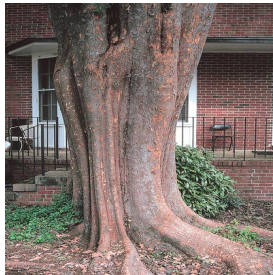

**Celosia argentea var. spicata Flamingo Purple**  
 Height: 3-5 ft  
 Spread: 1-2 ft  
 Zone: 10-11

**Hypericum prolificum**  
 Height: 1-5 ft  
 Spread: 1-4 ft  
 Zone: 3-8

**Ocimum basilicum Boxwood**  
 Height: 10-14 in  
 Spread: 10-18 in  
 Zone: 9-11

**Pentas lanceolata Kaleidoscope Pink**  
 Height: 14-18 in  
 Spread: 12-15 in  
 Zone: 10-11

**Prunus virginiana Schubert**  
 Height: 20-30 ft  
 Spread: 15-20 ft  
 Zone: 2 - 7

**Rhus typhina Tiger Eyes®**  
 Height: 3-6 ft  
 Spread: 3-6 ft  
 Zone: 4-8

**Solanum lycopersicon BHN 589**  
 Height: 2-4 ft  
 Spread: 30-36 in  
 Zone: 10-11

**Syringa vulgaris var. alba**  
 Height: 12-15 ft  
 Spread: 8-12 ft  
 Zone: 2-7

**Talinum paniculatum Limon**  
 Height: 28-36 in  
 Spread: 16-18 in  
 Zone: 10-11