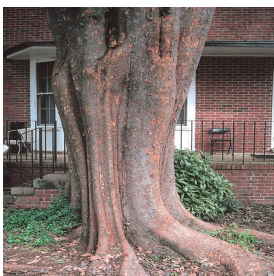

**Hydrangea macrophylla All Summer Beauty**  
 Height: 3-4 ft  
 Spread: 3-4 ft  
 Zone: 5-9

**Iris germanica Dreamville**  
 Height: 24-30 in  
 Spread: 12-24 in  
 Zone: 3-9

**Pelargonium x hortorum Rocky Mountain™ series**  
 Height: 12-16 in  
 Spread: 12-17 in  
 Zone: 10-11

**Philadelphus coronarius**  
 Height: 10-12 ft  
 Spread: 10-12 ft  
 Zone: 4-8

**Solanum lycopersicon BHN 589**  
 Height: 2-4 ft  
 Spread: 30-36 in  
 Zone: 10-11

**Spiraea x vanhouttei Renaissance**  
 Height: 5-8 ft  
 Spread: 6-10 ft  
 Zone: 3-7

**Symphyotrichum (Aster) dumosus Sapphire**  
 Height: 12-24 in  
 Spread: 12-24 in  
 Zone: 4-8

**Talinum paniculatum Limon**  
 Height: 28-36 in  
 Spread: 16-18 in  
 Zone: 10-11

**Ulmus americana Princeton**  
 Height: 50-70 ft  
 Spread: 30-50 ft  
 Zone: 3-9