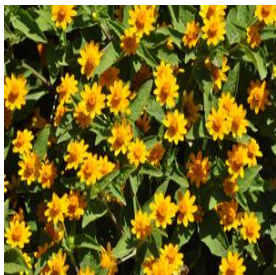

Melampodium divaricatum Derby
Height: 12-24 in
Spread: 8-12 in
Zone: 2-11