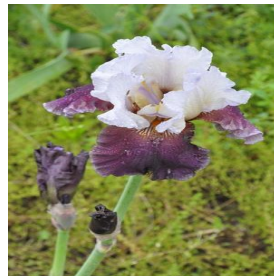

**Celosia argentea var. cristata Cramer's Burgundy**  
Height: 30-36 in  
Spread: 15-24 in  
Zone: 10-11

Image  
Coming  
Soon

**Chaenomeles japonica Texas Scarlet**  
Height: 3-4 ft  
Spread: 4-5 ft  
Zone: 5-9

Image  
Coming  
Soon

**Cotinus x Grace**  
Height: 10-15 ft  
Spread: 10-15 ft  
Zone: 4-8

**Gerbera hybrid Garoran**  
Height: 12-18 in  
Spread: 12-18 in  
Zone: 7-11

**Hosta Wheaton Blue**  
Height: 15-24 in  
Spread: 36-48 in  
Zone: 3-9

**Iris germanica Coming Storm**  
Height: 36-38 in  
Spread: 12-24 in  
Zone: 3-9

**Iris germanica Liberty Classic**  
Height: 36-39 in  
Spread: 12-24 in  
Zone: 3-9

Image  
Coming  
Soon

**Juniperus chinensis Kallay's Compacta**  
Height: 2-3 ft  
Spread: 3-6 ft  
Zone: 4-9