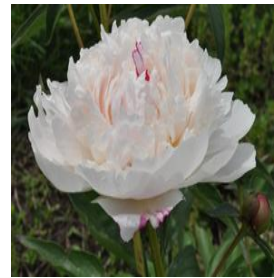

Acalypha wilkesiana Tiki
Lava Flow
 Height: 18-24 in
 Spread: 15-18 in
 Zone: 9-10

Acer saccharum
 Height: 60-75 ft
 Spread: 50-60 ft
 Zone: 4-8

Cornus florida
 Height: 15-30 ft
 Spread: 15-30 ft
 Zone: 5-9

Deutzia gracilis Nikko
 Height: 2 ft
 Spread: 4-5 ft
 Zone: 5-8

Echinacea purpurea
Cheyenne Spirit
 Height: 24-30 in
 Spread: 18-24 in
 Zone: 4-9

Impatiens walleriana
Showstopper Tropical Flair
Mix
 Height: 10-15 in
 Spread: 12-18 in
 Zone: 10-11

Iris germanica Lacy
Snowflake
 Height: 36-38 in
 Spread: 12-24 in
 Zone: 3-9

Juniperus chinensis Kallay's
Compacta
 Height: 2-3 ft
 Spread: 3-6 ft
 Zone: 4-9

Paeonia lactiflora Shirley
Temple
 Height: 2-3 ft
 Spread: 2-3 ft
 Zone: 3-8