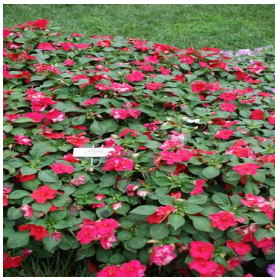

Acalypha wilkesiana Tiki
Lava Flow
 Height: 18-24 in
 Spread: 15-18 in
 Zone: 9-10

Acer saccharum
 Height: 60-75 ft
 Spread: 50-60 ft
 Zone: 4-8

Cornus florida
 Height: 15-30 ft
 Spread: 15-30 ft
 Zone: 5-9

Deutzia gracilis Nikko
 Height: 2 ft
 Spread: 4-5 ft
 Zone: 5-8

Echinacea purpurea
Cheyenne Spirit
 Height: 24-30 in
 Spread: 18-24 in
 Zone: 4-9

Impatiens walleriana
Showstopper Tropical Flair
Mix
 Height: 10-15 in
 Spread: 12-18 in
 Zone: 10-11