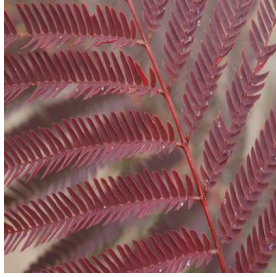

Acer truncatum
 Height: 20-25 Feet
 Spread: 15-20 Feet
 Zone: 4 - 8

Albizia julibrissin Summer Chocolate
 Height: 20-40 ft
 Spread: 20-50 ft
 Zone: 7-9

Hemerocallis x Siloam Space Age
 Height: 24-28 in
 Spread: 24-36 in
 Zone: 3-9

Impatiens walleriana Showstopper Cherry
 Height: 10-15 in
 Spread: 12-18 in
 Zone: 10-11

Salvia farinacea Evolution White
 Height: 16-20 in
 Spread: 14-16 in
 Zone: 8-10

Styrax japonicus Emerald Pagoda
 Height: 10-30 ft
 Spread: 8-20 ft
 Zone: 7-9

Tagetes erecta Moonsong Deep Orange
 Height: 10-24 in
 Spread: 14-18 in
 Zone: 10-11