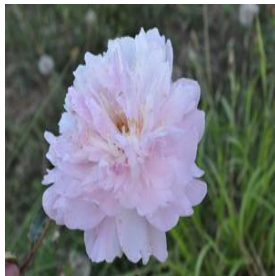

Acer palmatum var. dissectum
 Height: 6-10 ft
 Spread: 8-12 ft
 Zone: 6-8

Acer tataricum subsp. ginnala
 Height: 15-20 ft
 Spread: 15-25 ft
 Zone: 3-8

Calibrachoa Noa™ Mega Pink
 Height: 6-8 in
 Spread: 10-12 in
 Zone: 9-11

Cercis canadensis ssp. texensis Oklahoma
 Height: 12-20 ft
 Spread: 20-30 ft
 Zone: 6-9

Dahlia hybrid Mystic Illusion
 Height: 18-36 in
 Spread: 12-18 in
 Zone: 8-11

Juniperus squamata Blue Star
 Height: 1-3 ft
 Spread: 3-4 ft
 Zone: 4-8