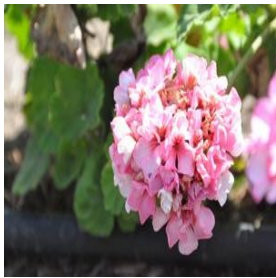

**Calibrachoa Superbells®**  
**Pomegranate Punch**  
 Height: 6-12 in  
 Spread: 12-24 in  
 Zone: 9-11

**Cercis canadensis Alba**  
 Height: 20-30 ft  
 Spread: 25-35 Feet  
 Zone: 4-9

**Cornus mas Golden Glory**  
 Height: 15-20 ft  
 Spread: 15-20 ft  
 Zone: 4-8

**Iris germanica Paul Black**  
 Height: 36-42 in  
 Spread: 12-24 in  
 Zone: 3-9

**Melampodium divaricatum**  
**Million Gold**  
 Height: 12-18 in  
 Spread: 10-15 in  
 Zone: 10-11

**Nandina domestica Harbour**  
**Dwarf**  
 Height: 1-2 ft  
 Spread: 2-3 ft  
 Zone: 6-11