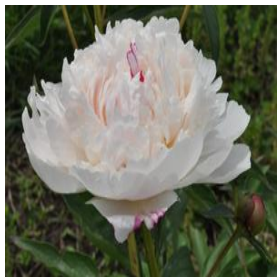

Deutzia gracilis Nikko
 Height: 2 ft
 Spread: 4-5 ft
 Zone: 5-8

Echinacea purpurea Cheyenne Spirit
 Height: 24-30 in
 Spread: 18-24 in
 Zone: 4-9

Echinacea purpurea Prairie Splendor™
 Height: 18-24 in
 Spread: 18-24 in
 Zone: 3-8

Hosta Halcyon
 Height: 18-28 in
 Spread: 24-36 in
 Zone: 3-9

Iris germanica Elizabeth Noble
 Height: 34-36 in
 Spread: 12-24 in
 Zone: 3-9

Juniperus chinensis Saybrook Gold®
 Height: 4-6 ft
 Spread: 6-8 ft
 Zone: 4-9

Juniperus sabina Broadmoor
 Height: 2-3 ft
 Spread: 4-6 ft
 Zone: 3-7

Lagerstroemia indica Burgundy Cotton®
 Height: 6-12 ft
 Spread: 4-5 ft
 Zone: 7-10

Paeonia lactiflora Shirley Temple
 Height: 2-3 ft
 Spread: 2-3 ft
 Zone: 3-8

Pelargonium peltatum Cascade® Acapulco Compact
 Height: 8-10 in
 Spread: 14-18 in
 Zone: 10-11

Pennisetum glaucom Purple Majesty
 Height: 4-5 ft
 Spread: 1-2 ft
 Zone: 10-11

Petunia x hybrida Surfina® Blue Veined
 Height: 8-16 in
 Spread: 20-36 in
 Zone: 10-11